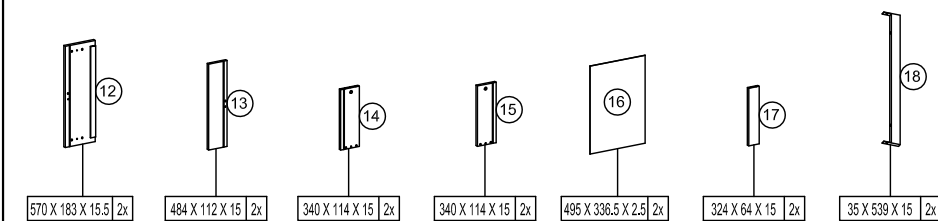

AV Supply Group (AVS) intends to make this manual accurate and complete. However, AVS makes no claim that the information contained herein covers all details, conditions, or variations. Nor does it provide for every possible contingency in connection with the installation or use of this product. The information contained in this document is subject to change without notice or obligation of any kind. AVS makes no representation of warranty, expressed or implied, regarding the information contained herein. AVS assumes no responsibility for accuracy, completeness or sufficiency of the information contained in this document.