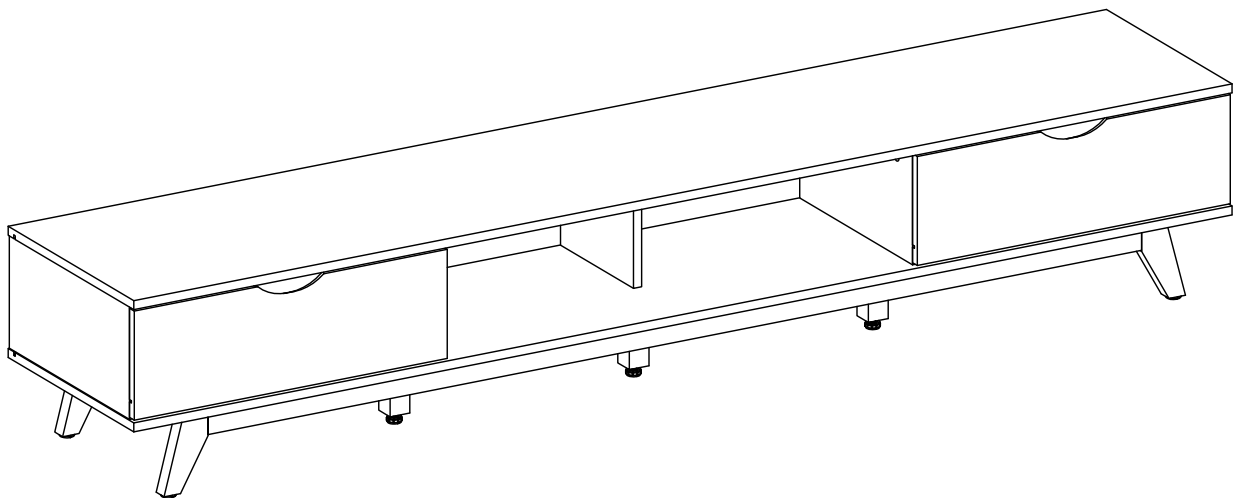

ASSEMBLY INSTRUCTIONS

SL2000SOWS

Thank you for choosing AVS SL2000SOWS AV Furniture. Before beginning assembly, please check all parts are included and undamaged. For any assembly or parts enquiries, please contact AV Supply Group Ltd on (09) 2749172 or email to info@avsupply.co.nz