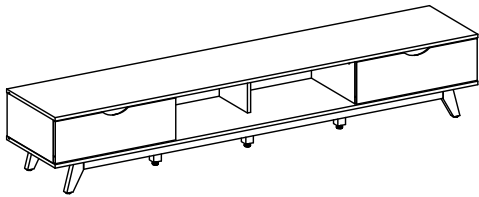

SL2000SOWS

The cabinet top supports up to 60 kg (132 lbs.)

PRODUCT CARE: Care for your furniture by cleaning with glass cleaner and a disposable paper towel, do NOT use abrasive chemical products to clean your AVS furniture