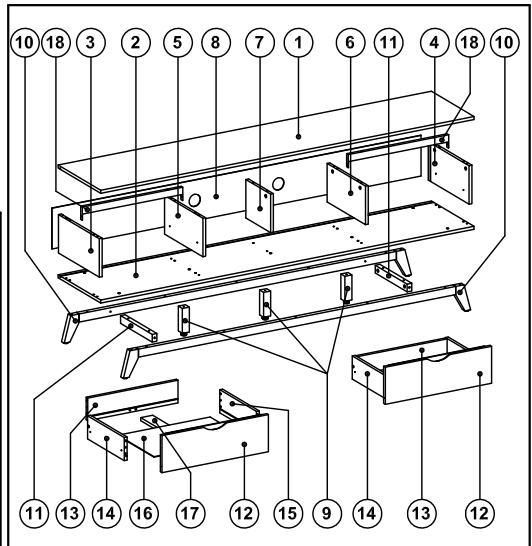

SL2000SOWS

The cabinet top supports up to 60 kg (132 lbs.)

PRODUCT CARE: Care for your furniture by cleaning with glass cleaner and a disposable paper towel, do NOT use abrasive chemical products to clean your AVS furniture

CAUTION: Do not use this product for any purpose not explicitly specified by AVS. Improper installation may cause property damage or personal injury. If you do not understand these directions, or have doubts about the safety of the installation, contact AVS Customer Service or call a qualified contractor. AVS is not responsible for damage or injury caused by incorrect mounting, assembly, or use.

WARNING! This product contains small items that could be a choking hazard if swallowed. Keep these items away from young children!

AV Supply Group (AVS) intends to make this manual accurate and complete. However, AVS makes no claim that the information contained herein covers all details, conditions, or variations. Nor does it provide for every possible contingency in connection with the installation or use of this product. The information contained in this document is subject to change without notice or obligation of any kind. AVS makes no representation of warranty, expressed or implied, regarding the information contained herein. AVS assumes no responsibility for accuracy, completeness or sufficiency of the information contained in this document.