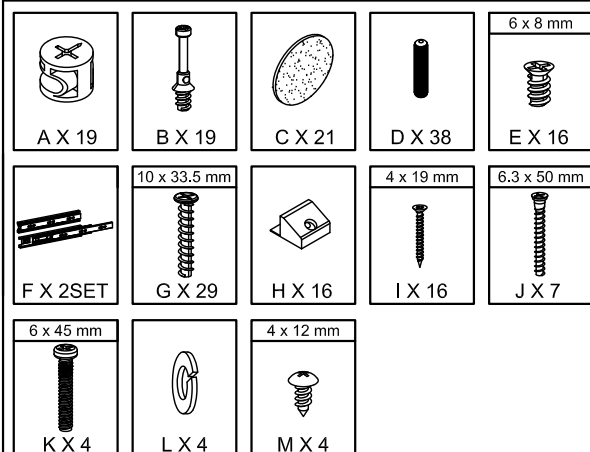

AV Supply Group (AVS) intends to make this manual accurate and complete. However, AVS makes no claim that the information contained herein covers all details, conditions, or variations. Nor does it provide for every possible contingency in connection with the installation or use of this product. The information contained in this document is subject to change without notice or obligation of any kind. AVS makes no representation of warranty, expressed or implied, regarding the information contained herein. AVS assumes no responsibility for accuracy, completeness or sufficiency of the information contained in this document.