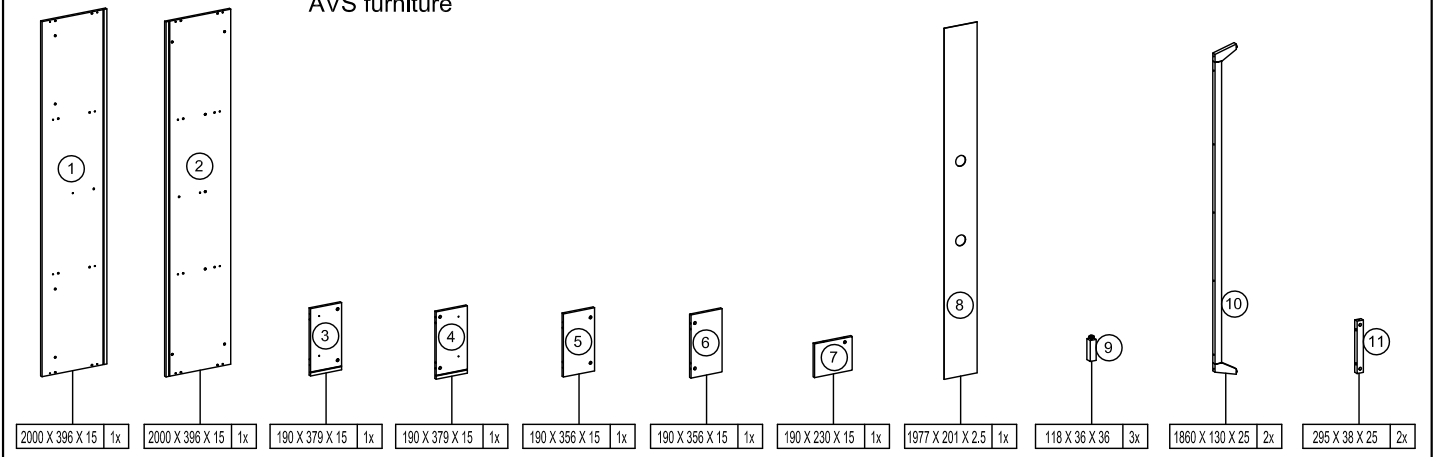

SL2000SOWS

The cabinet top supports up to 60 kg (132 lbs.)

PRODUCT CARE: Care for your furniture by cleaning with glass cleaner and a disposable paper towel, do NOT use abrasive chemical products to clean your AVS furniture